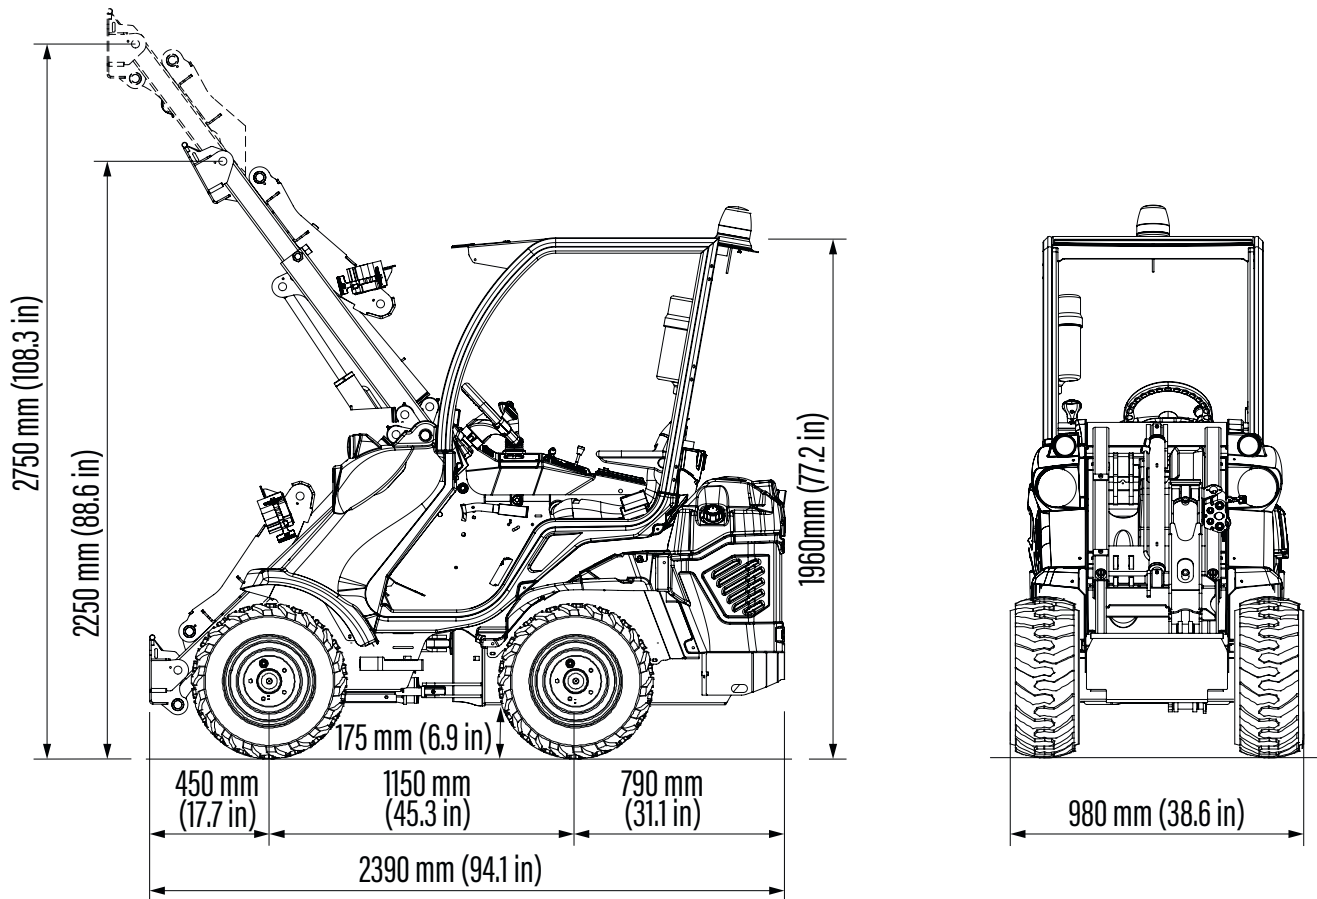

4 SERIES: 4.2 K

 TIPPING LOAD 1020 kg	 ENGINE POWER 20 hp	 SPEED 14 km/h	 FLOW RATE 31 l/min	 LIFT HEIGHT 2,75 m
--	--	---	--	--

Model	4.2 K
Engine	Kubota D722 - 3 cylinder - 719 cc.
Emission Standard	Stage V and Tier 4 Final
Power (Iso Gross) / Torque	20 HP / 45.8 Nm @ 2600 rpm
Fuel	Diesel
Transmission	Hydrostatic
Drive speed (max.) ⁽¹⁾	14 km/h (8.7 mph)
Aux. hydraulics oil flow	31 l/min (8.2 GPM)
Max. lifting height	2,75 m (108 in)
Tipping load, max ⁽²⁾	1020 kg (2249 lbs)
Lifting capacity straight ⁽³⁾	820 kg (1808 lbs)
Lifting capacity fully articulated ⁽⁴⁾	700 kg (1543 lbs)
Breakout force / 50 cm (19.7 in)	800 kg (1764 lbs)
Pushing force (c)	900 kgf (900 kp)
Average ground pressure (w/standard tires)	878 kg/m ² (180 lbs/sqft)
Turning radius: inside/outside	890/1890 mm (35/74.4 in)
Standard tires (Tractor profile)	23x8.50-12
Weight	990 kg (2190 lbs)
Product Code	C944001

⁽¹⁾ Maximum speed that can be achieved with the largest diameter tires available, on a flat surface and machine without attachments. ⁽²⁾ Maximum load that can be lifted just off the ground when the machine is straight, with rear weights and boom not extended. Weight of attachment included. ⁽³⁾ Machine straight, with rear weights and boom not extended. Weight of attachment is included. (80% of tipping load) ⁽⁴⁾ Machine fully articulated, with rear weights and boom not extended. Weight of attachment is included.

Tires size	Height	Width
23x8.50-12	1960 mm (77.2 in)	980 mm (38.6 in)
23x10.50-12 ET-25	1960 mm (77.2 in)	1090 mm (42.9 in)
27x8.50-15	2010 mm (79.1 in)	1000 mm (39.4 in)
26x12.00-12 ET-50	1998 mm (78.6 in)	1200 mm (47.2 in)